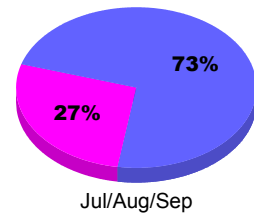

Membership Results
2010-2011

Membership
2009-2010

Month	Net Memb Goal	Actual New Memb	Actual Dropped Memb	Gain/Loss of Memb	Gain/Loss of Memb
Jul/Aug/Sep	0	165	-473	-308	179
Totals	0	165	-473	-308	179

Membership Results 2010-2011

Goal, New, Dropped, Gain/Loss

Comparison of Membership Gain/Loss

Current Year Compared to the Previous Year

Gender Comparison 2010-2011

■ Male ■ Female