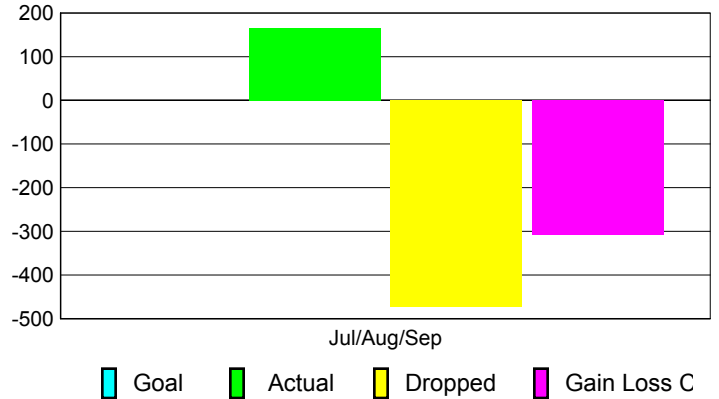

Membership Results 2010-2011

Goal, New, Dropped, Gain/Loss