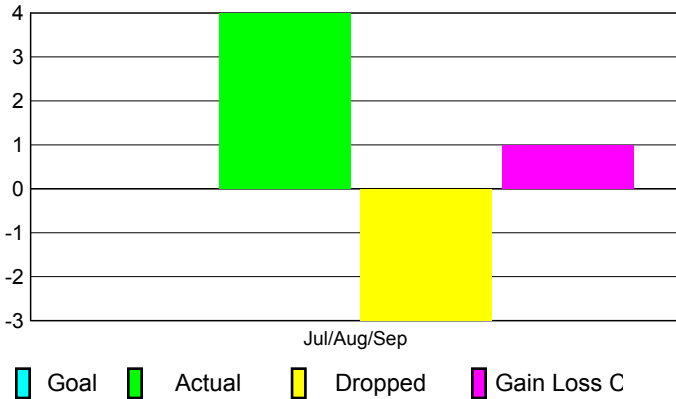

2010-2011 GMT Reports for District (or Undistricted) **District 323 H1**

GMT: **KAMLESH JAIN**

Location: **INDIA**

GMT CA: **6**

CLUBS

Club Results
2010-2011

Clubs
2009-2010

Month	New Club Goal	Actual New Clubs	Actual Dropped Clubs	Gain/Loss of Clubs	Gain/Loss of Clubs
Jul/Aug/Sep	0	4	-3	1	2
Totals	0	4	-3	1	2

Club Results 2010-2011

Goal, New, Dropped, Gain/Loss

Comparison of Club Gain/Loss

Current Year Compared to the Previous Year

YTD Status Quo Clubs 2010-2011

Status Quo Clubs Compared to Status Quo Members

MEMBERSHIP